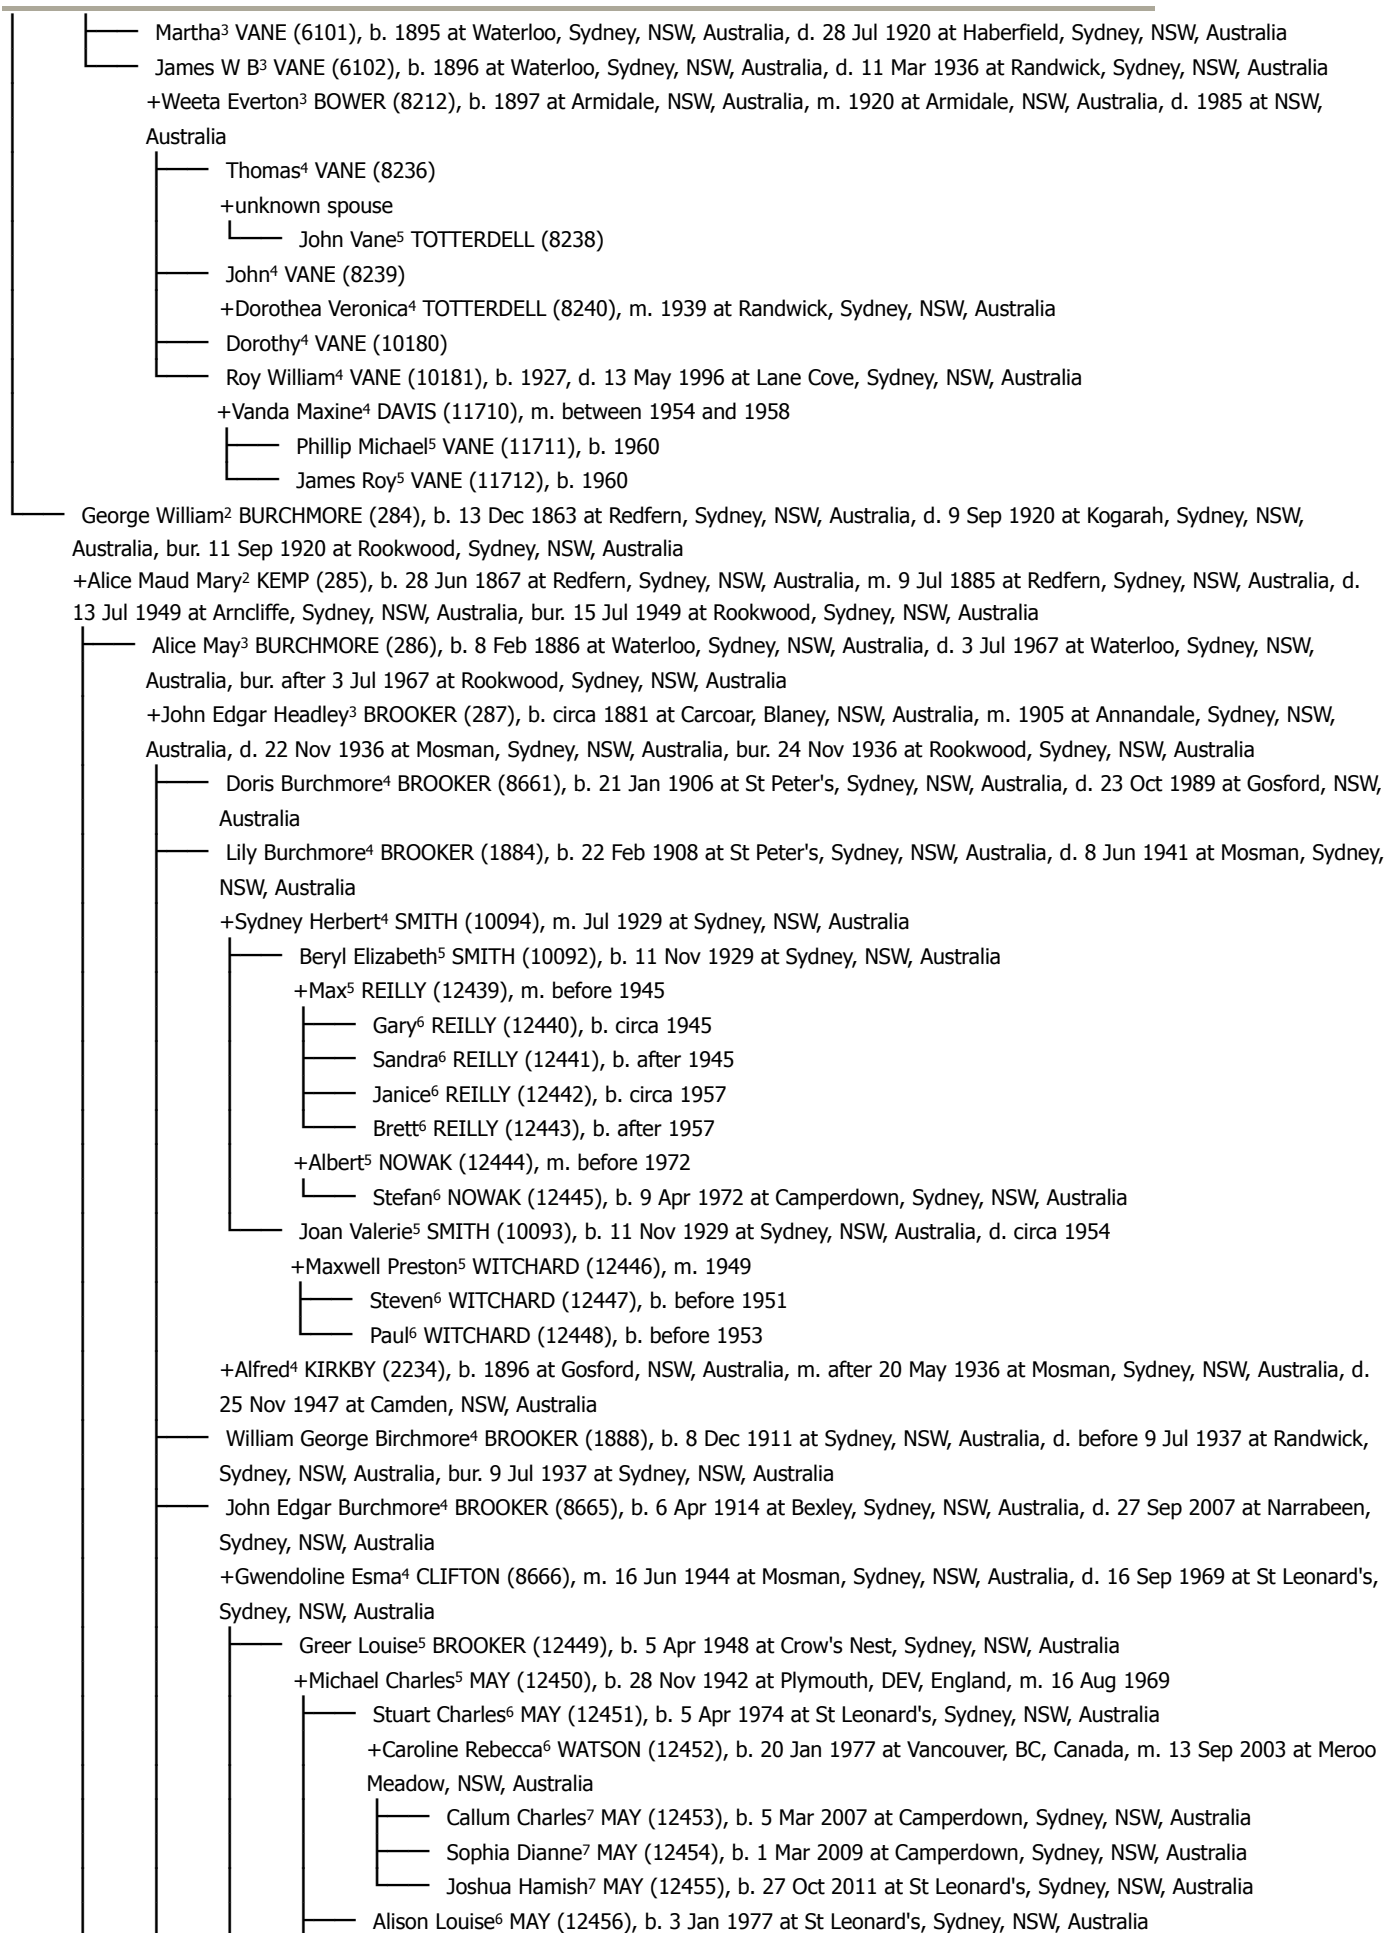

William Burchmore and Emma Taylor Descendant Chart as at 26 January 2021

William Burchmore and Emma Taylor Descendant Chart as at 26 January 2021

William Burchmore and Emma Taylor Descendant Chart as at 26 January 2021