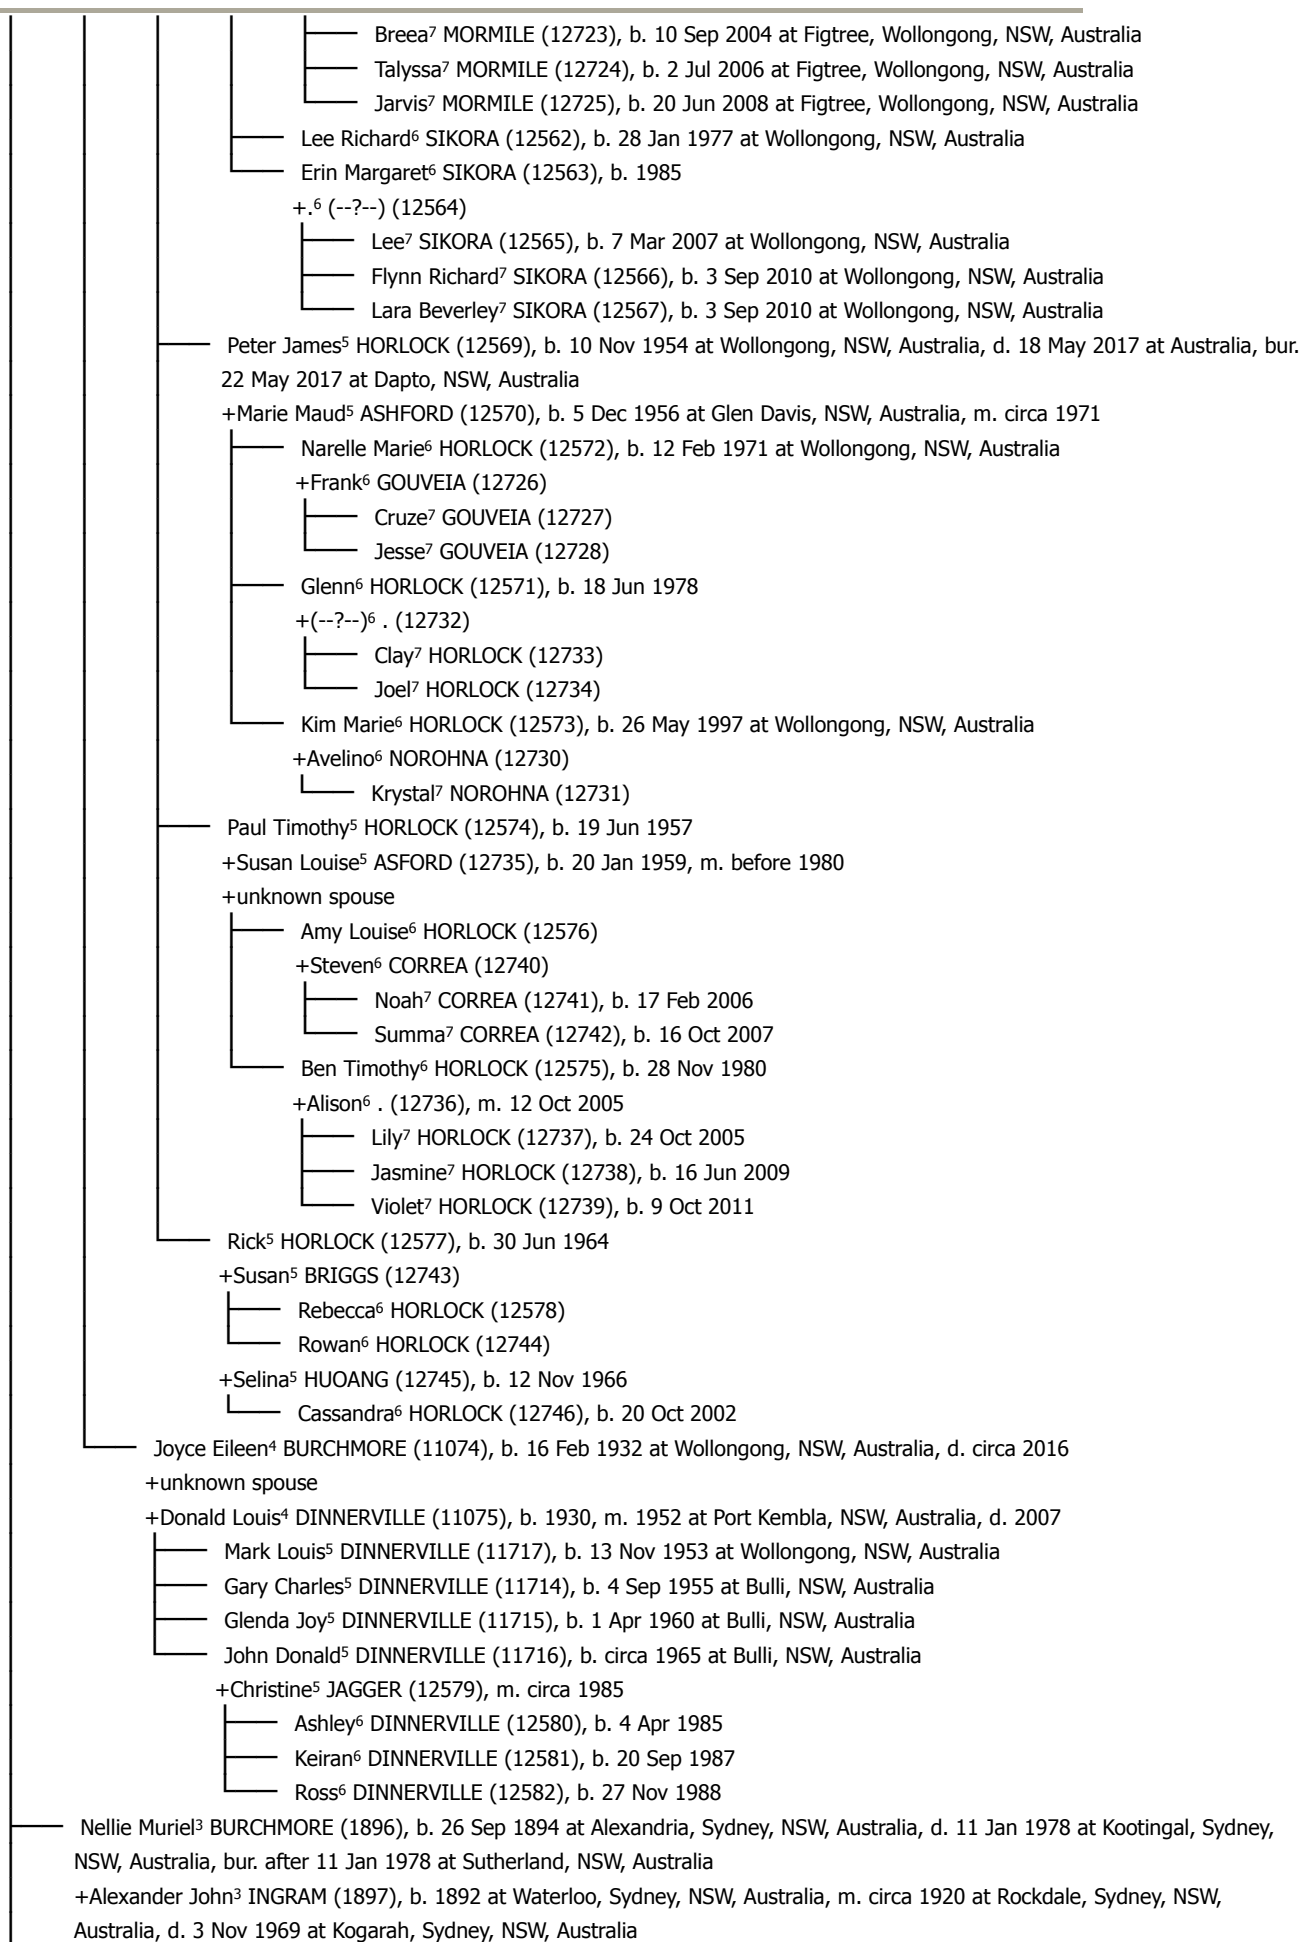

Alan Burchmore<sup>4</sup> BROOKER (5673), b. 17 Mar 1923 at Willoughby, Sydney, NSW, Australia, d. 29 Jan 2008 at Murwillumbah, NSW, Australia

+Patricia Jean<sup>4</sup> GILLIAN (7770), b. 2 Nov 1930, m. 1950 at Petersham, Sydney, NSW, Australia, d. 10 Jul 2002 at Tweed Heads, NSW, Australia

- └─ Helen Dennese<sup>5</sup> BROOKER (7773), b. 1 Mar 1951 at Sydney, NSW, Australia
  - +John Stewart<sup>5</sup> COBB (12680), b. 7 Dec 1949 at Frankston, Melbourne, VIC, Australia, m. 10 Nov 1979 at Darwin, NT, Australia
    - └─ Stewart Michael<sup>6</sup> COBB (12681), b. 29 Nov 1979 at Darwin, NT, Australia
    - └─ Andrew John<sup>6</sup> COBB (12682), b. 9 Aug 1981 at Darwin, NT, Australia

William Burchmore and Emma Taylor Descendant Chart as at 26 January 2021

William Burchmore and Emma Taylor Descendant Chart as at 26 January 2021

William Burchmore and Emma Taylor Descendant Chart as at 26 January 2021